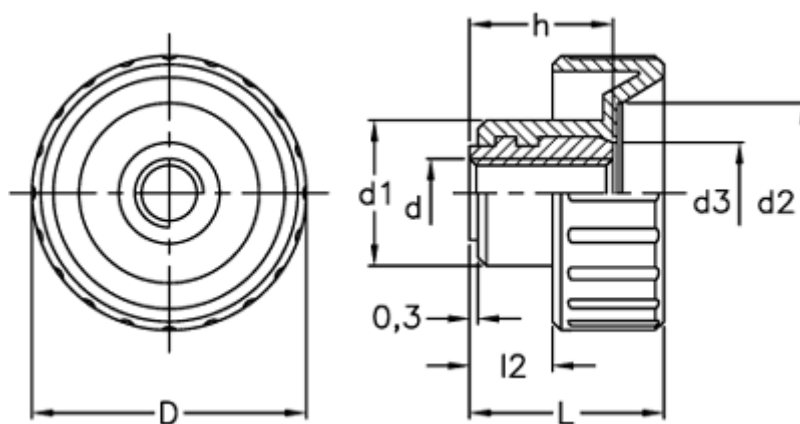

# Data Sheet

Article number: 2302006531

Description: E+G Fluted grip knob  
BT.20 FP-M6

## Measures

|      |        |
|------|--------|
| d    | = 20   |
| d1   | = 12   |
| d2   | = 11   |
| d3   | = 7    |
| d 6H | = M6   |
| h    | = 12   |
| L    | = 16.0 |
| l2   | = 6.0  |